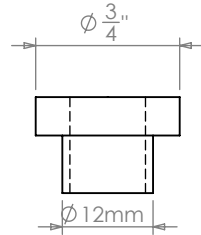

Fitment: 2014-2017.5 RZR XP/TURBO/RS1

RZR RADIUS ROD ASSEMBLY SMALL BOLT NON-ADJUSTABLE

Big Uniball Bushing

Chassis Side

Big Uniball Bushing

Small Uniball Bushing

Spindle Side

Small Uniball Bushing