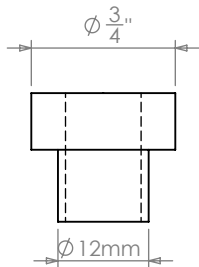

Fitment: 2014-2017.5 RZR XP/TURBO/RS1

RZR RADIUS ROD ASSEMBLY SMALL BOLT NON-ADJUSTABLE

Big Uniball Bushing

Chassis Side

Big Uniball Bushing

Small Uniball Bushing

Spindle Side

Small Uniball Bushing