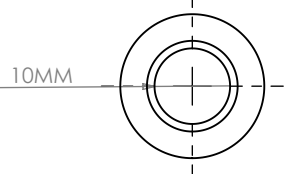

Fitment: 2014-2017.5 RZR XP/TURBO/RS1

RZR RADIUS ROD ASSEMBLY SMALL BOLT NON-ADJUSTABLE

Big Uniball Bushing

Chassis Side

Big Uniball Bushing

Small Uniball Bushing

Spindle Side

Small Uniball Bushing