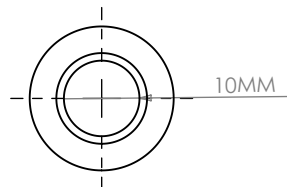

Fitment: 2014-2017.5 RZR XP/TURBO/RS1

RZR RADIUS ROD ASSEMBLY SMALL BOLT NON-ADJUSTABLE

Big Uniball Bushing

Chassis Side

Big Uniball Bushing

Small Uniball Bushing

Spindle Side

Small Uniball Bushing